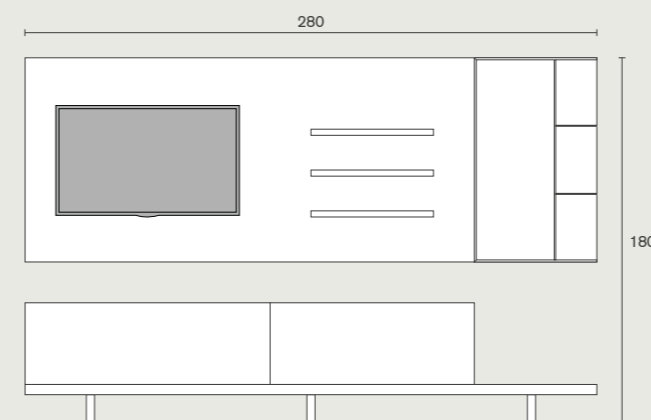

Skyline 3.0 | variante C