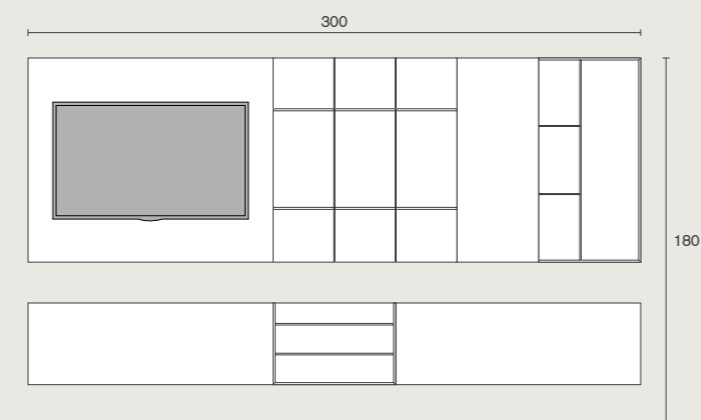

Skyline 3.0 | variante A