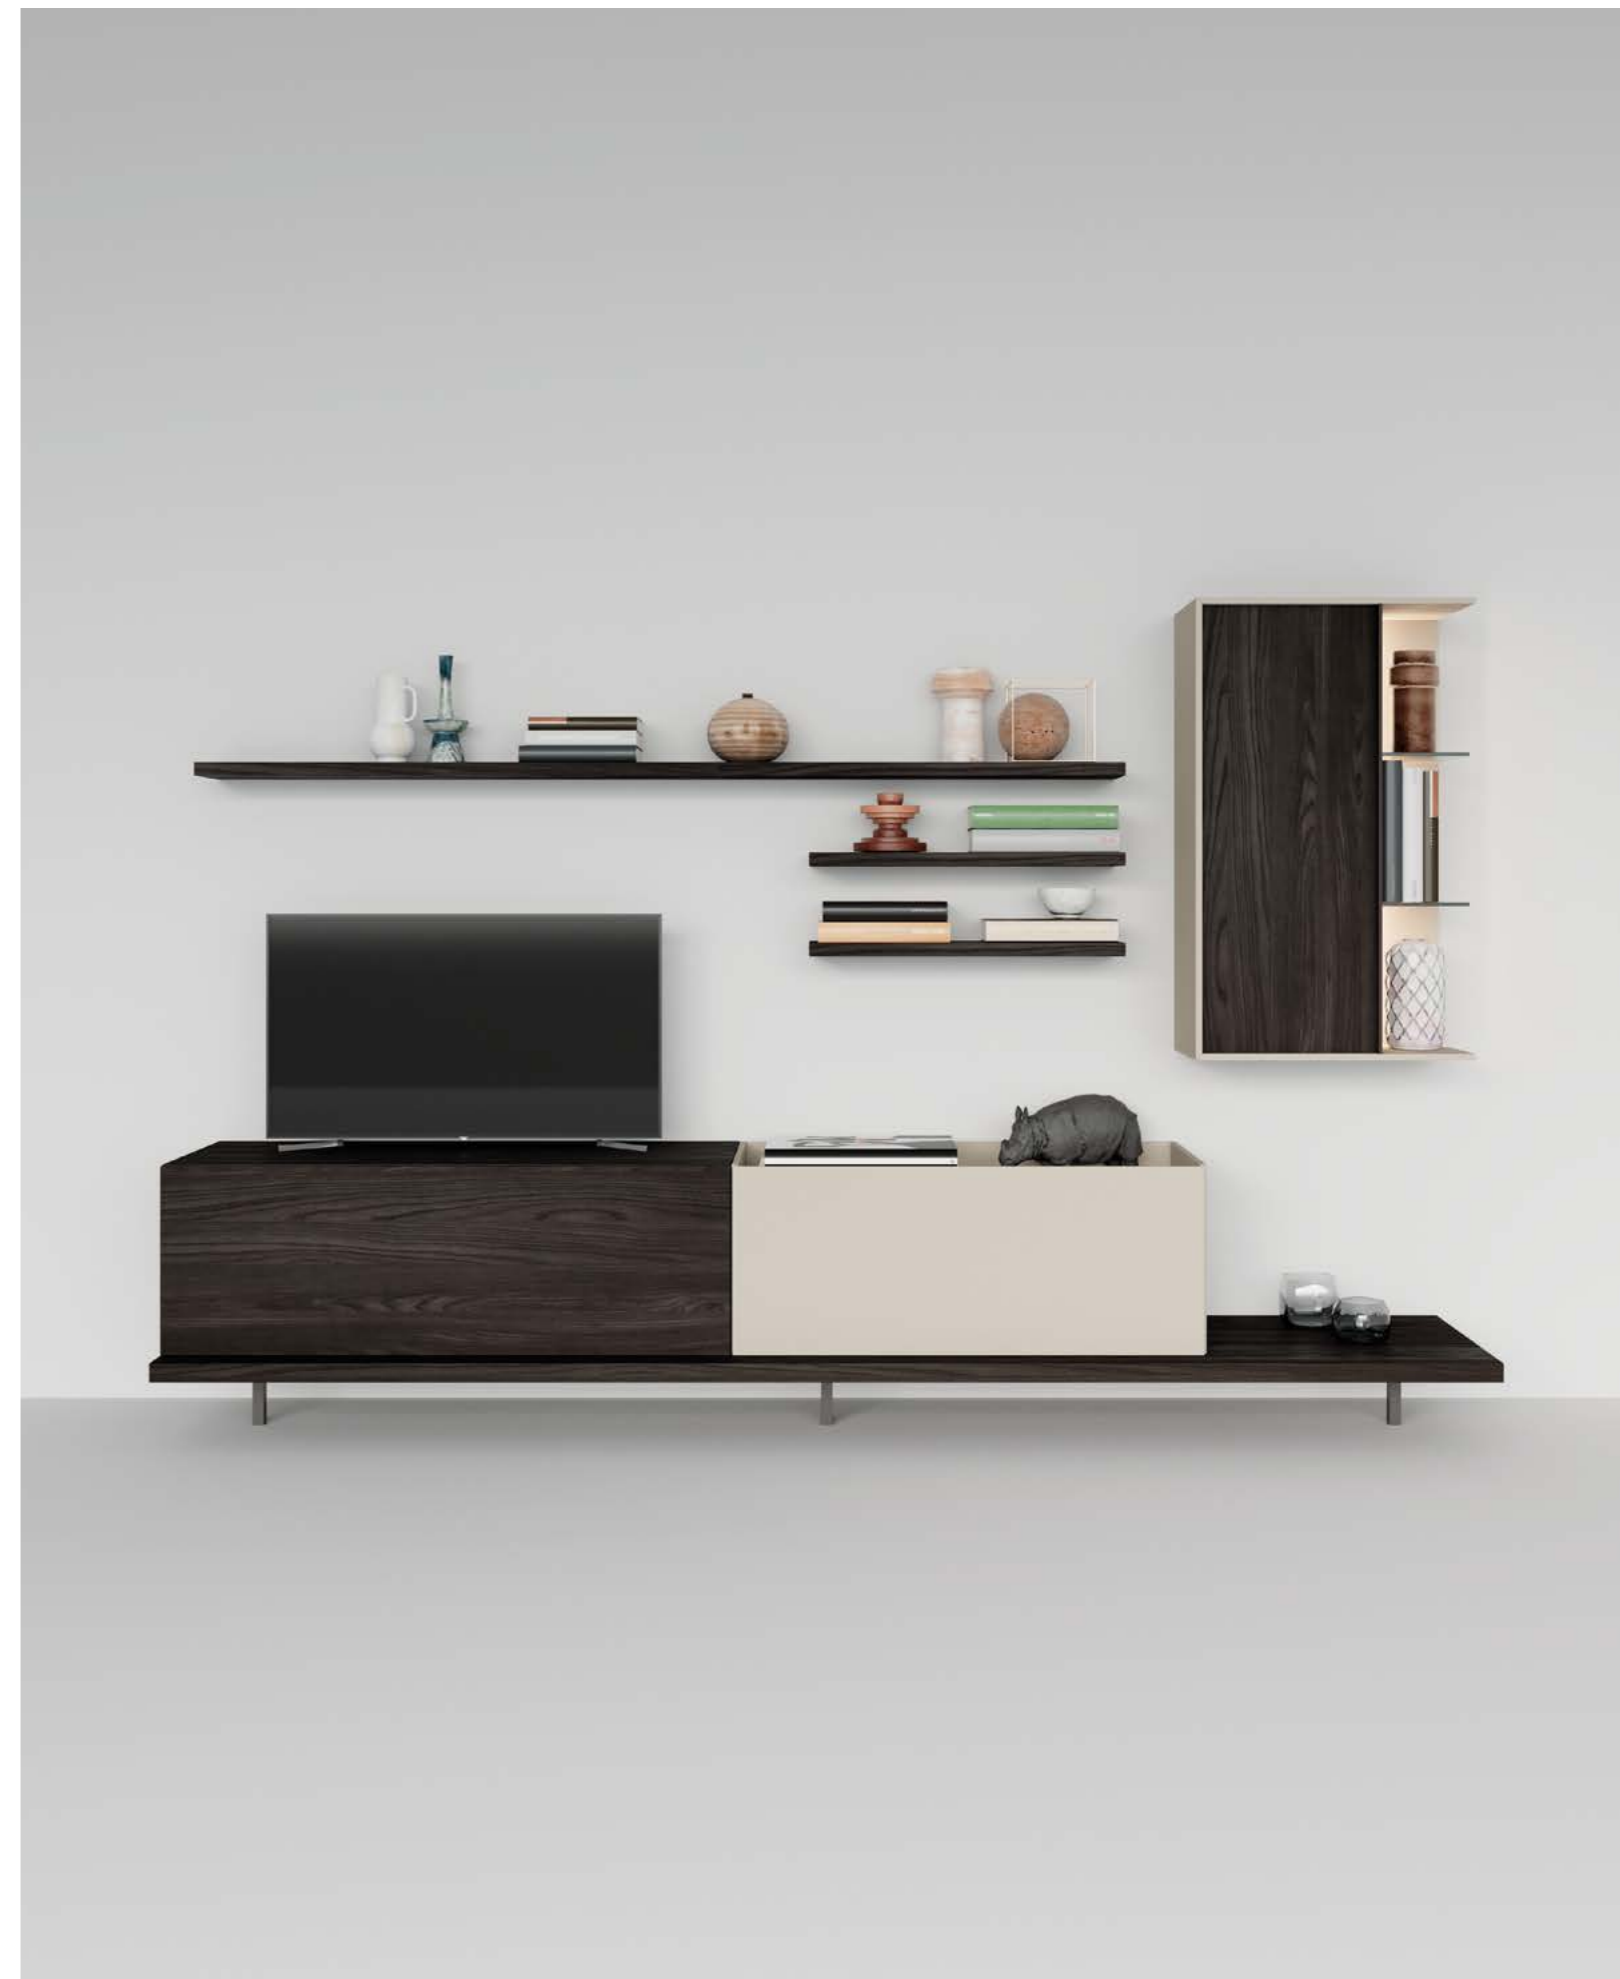

In questa pagina: variante D
Dimensioni: L 280 H 180 P 46

On this page: variant D
Dimensions: W 280 H 180 D 46