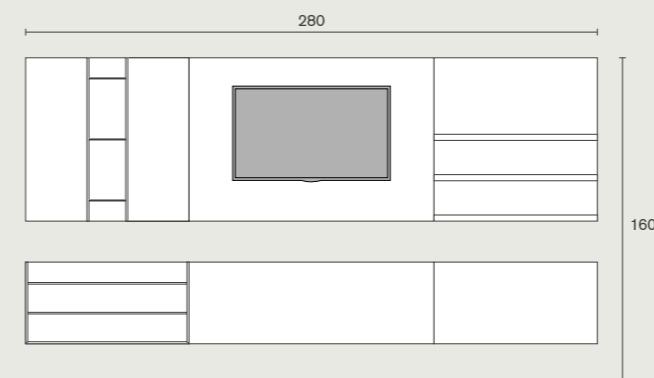

wall units: smoke grey lacquered 46

shelves: smoky grey lacquered 46

hanging shelves: transparent glass

Skyline 3.0 | *Purity expression*

Skyline 3.0 | variante A

Skyline 3.0 | variante B

Skyline 3.0 | variante C