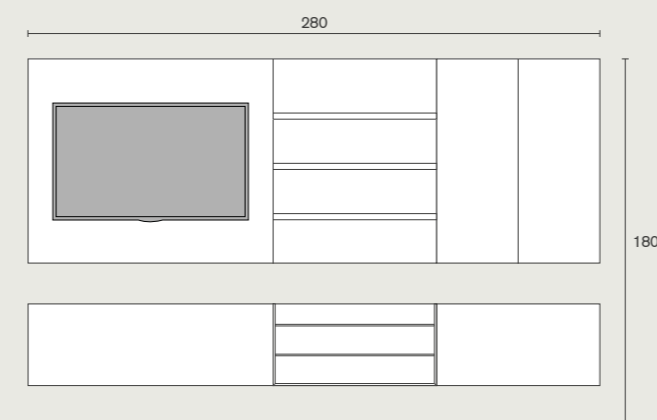

Skyline 3.0 | variante C