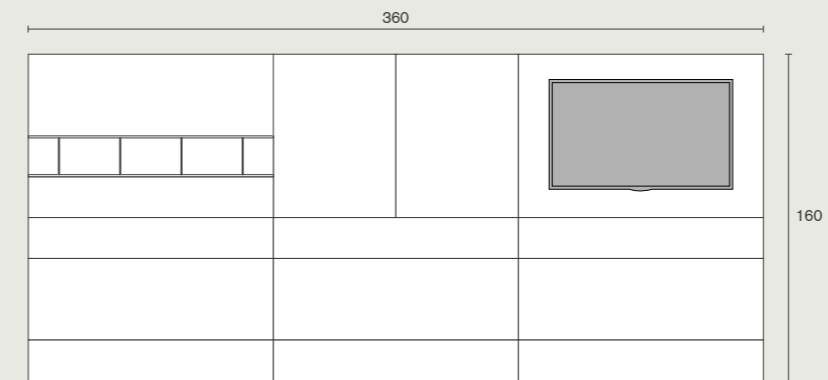

Skyline 3.0 | South italian atmosphere
W 360 H 160 D 46 cm
boiserie: materico olmo brown
boiserie profiles: cappuccino lacquered
cup holders: mocha lacquered
wall units: cappuccino lacquered
vertical shoulders: transparent glass

Fast coffee table | South italian atmosphere
W 120 H 40 D 60 cm
structure: manganese metal
top: cappuccino lacquered
base: cappuccino lacquered

Ego coffee table | South italian atmosphere
Ø 40 H 50 cm
structure: manganese metal
top: slate grey lacquered 43

Skyline 3.0 | variant A
W 280 H 160 D 46 cm
boiserie: textured brown elm
boiserie profiles: cappuccino lacquered
cup holders: mocha lacquered
wall units: cappuccino lacquered
vertical shoulders: transparent glass

Skyline 3.0 | variant B
W 280 H 160 D 46 cm
boiserie: textured brown elm
boiserie profiles: cappuccino lacquered
cup holders: mocha lacquered
wall units: cappuccino lacquered
vertical shoulders: transparent glass

Skyline 3.0 | variant C
W 280 H 160 D 46 cm
boiserie: textured brown elm
boiserie profiles: cappuccino lacquered
cup holders: mocha lacquered
wall units: cappuccino lacquered
vertical shoulders: transparent glass

Skyline 3.0 | variant D
W 280 H 140 D 46 cm
boiserie: textured brown elm
cup holders: mocha lacquered
wall units: cappuccino lacquered
vertical shoulders: transparent glass

Skyline 3.0 | South italian atmosphere