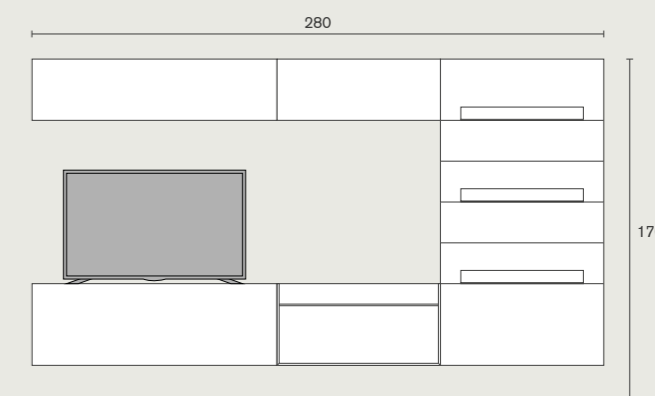

Skyline 3.0 | variante D