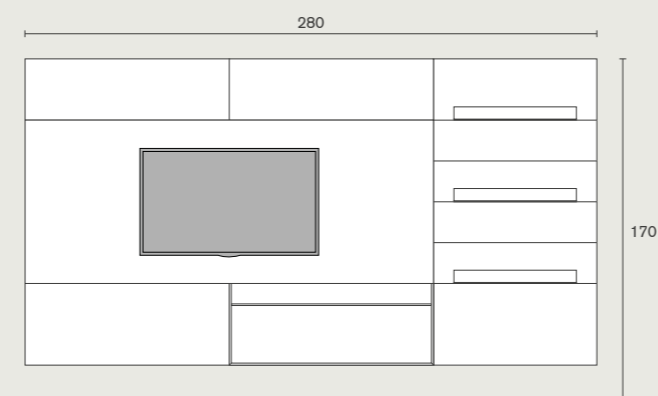

Skyline 3.0 | variante C