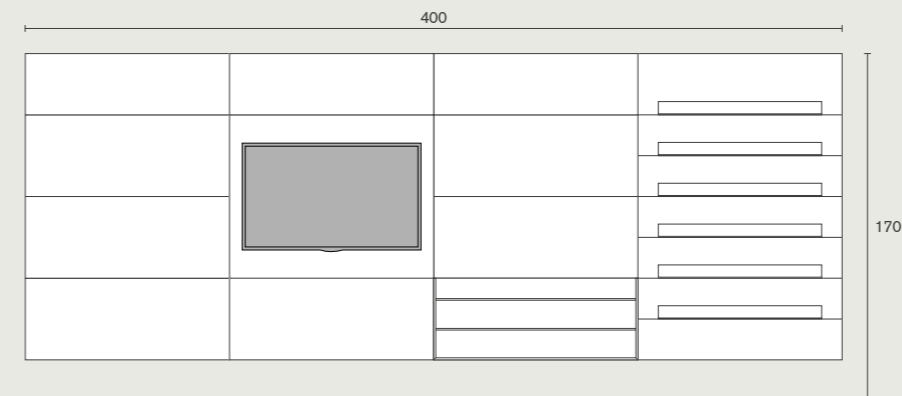

Small coffee table | *Relation above and below*
W 120 H 40 D 50 cm
structure: manganese metal
top: anthracite grey lacquered 49

Ego coffee table | *Relation above and below*
Ø 40 H 50 cm
structure: manganese metal
top: hpl marble calacatta

Skyline 3.0 | variant A
W 340 H 170 D 46 cm
boiserie: slate grey cement 43
boiserie bookcase: hpl marble calacatta
cup holders: iron grey lacquered 44
drawer: hpl marble calacatta
top drawer: hpl marble calacatta
wall units: slate grey lacquered 43
shelves: iron grey lacquered 44

Skyline 3.0 | variant B
W 280 H 170 D 46 cm
boiserie: iron grey lacquered 44
boiserie bookcase: hpl marble calacatta
cup holder: iron grey lacquered 44
drawer: hpl marble calacatta
top drawer: hpl marble calacatta
wall units: slate grey lacquered 43
shelves: iron grey lacquered 44

Skyline 3.0 | variant C
W 280 H 170 D 46 cm
bookcase boiserie: hpl marble calacatta
cup holder: iron grey lacquered 44
drawer: hpl marble calacatta
top drawer: hpl marble calacatta
wall units: slate grey lacquered 43
shelves: iron grey lacquered 44

Skyline 3.0 | variant D
W 280 H 170 D 46 cm
bookcase boiserie: hpl marble calacatta
cup holders: iron grey lacquered 44
wall units: slate grey lacquered 43
shelves: iron grey lacquered 44

Skyline 3.0 | *Relation above and below*