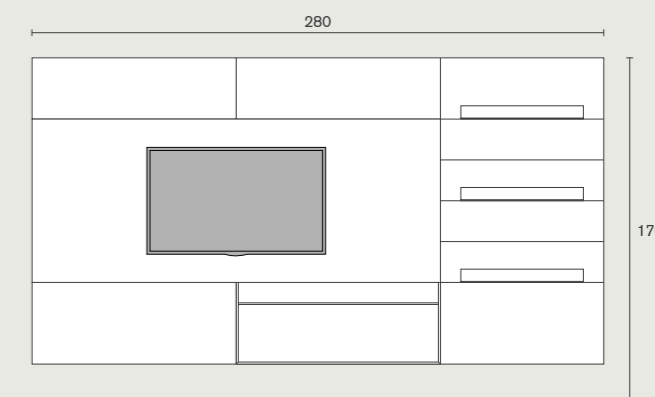

Skyline 3.0 | variante B