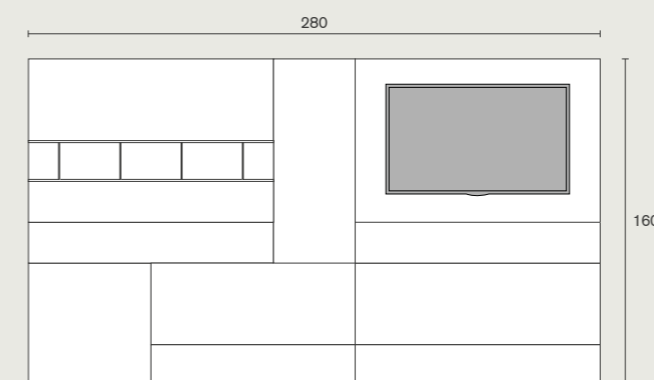

Skyline 3.0 | variante A