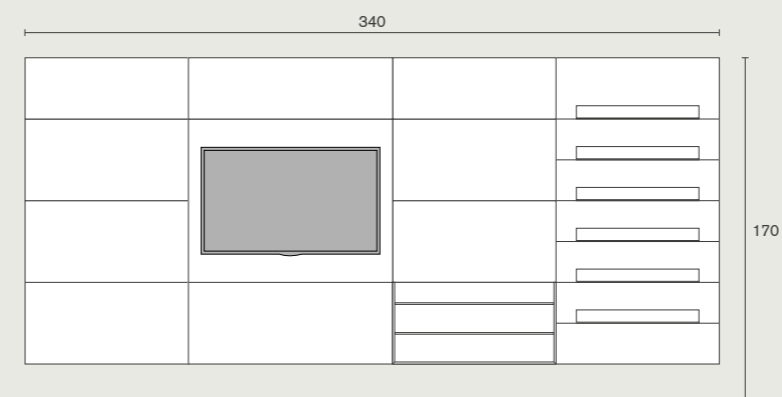

Skyline 3.0 | variante A