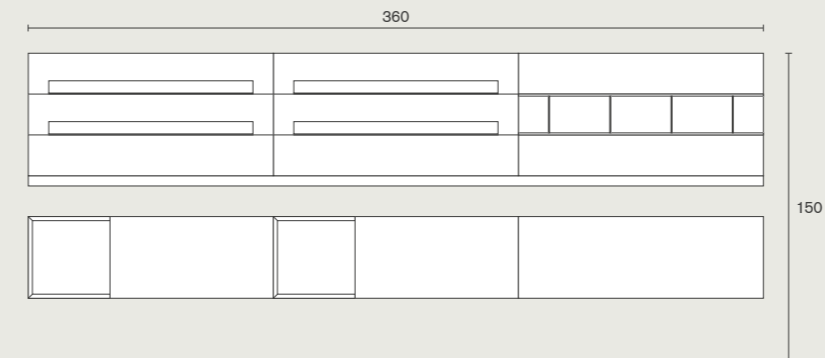

Libra sideboard | Informal space organization

W 241,6 H 100 D 48 cm
structure: ecrù lacquered
side shoulder: coal elm
shelf: coal elm
vertical shoulders: transparent glass

Skyline 3.0 | Informal space organization