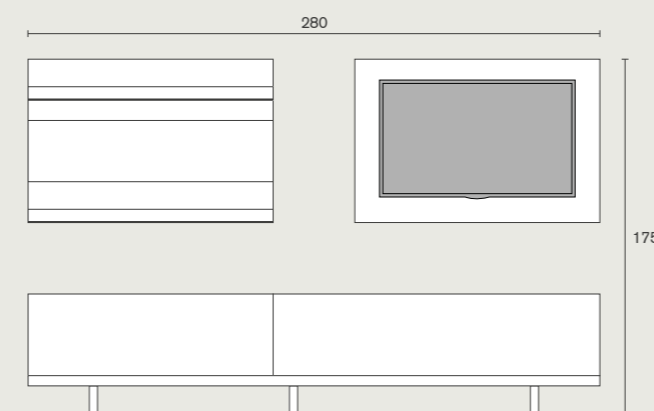

Skyline 3.0 | variante C