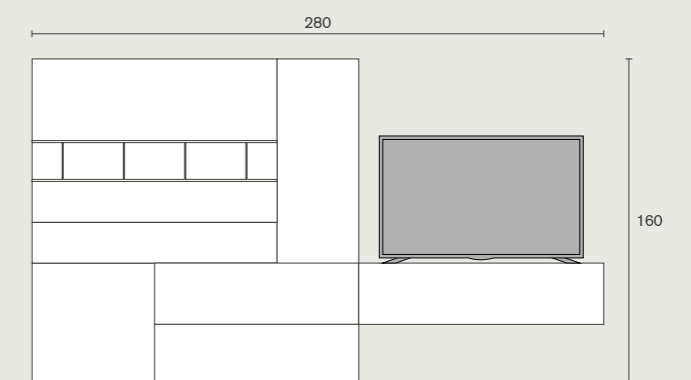

Skyline 3.0 | variante B