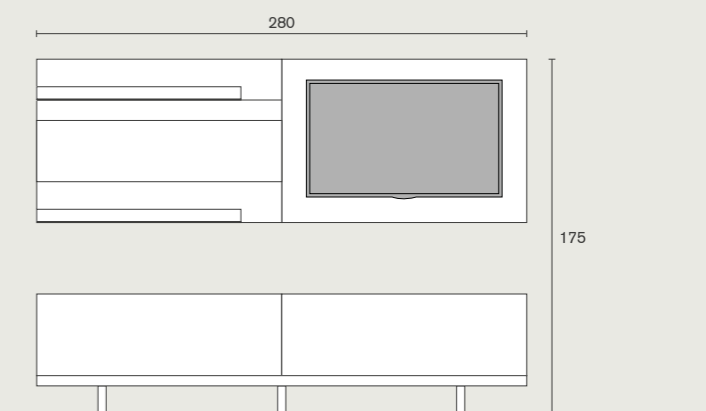

Skyline 3.0 | variante D