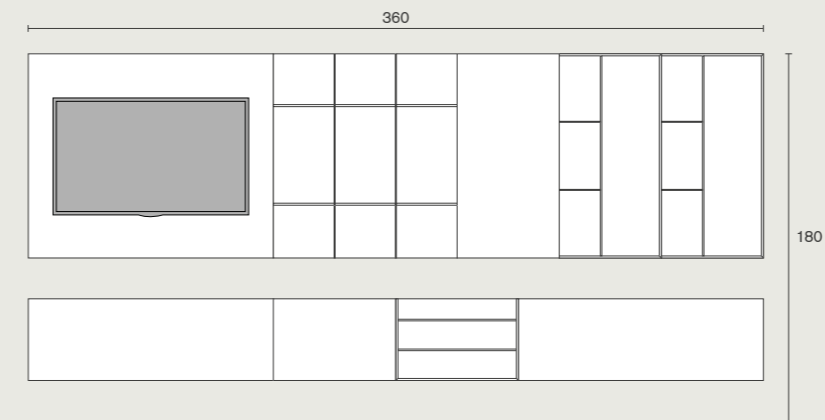

Skyline 3.0 | Exclusive impressions
W 360 H 180 D 46 cm
boiserie: coal elm
cup holders: ecrù lacquered
drawers: slate grey lacquered 43
drawer's top: stoneware marble grey
wall units: ecrù lacquered; coal elm
shelves: ecrù lacquered
hanging shelves: transparent glass

Small coffee table | Exclusive impressions
W 80 H 40 D 80 cm
structure: manganese metal
top: slate grey cement 43

Class sideboard | Exclusive impressions
W 226 H 77 D 52 cm
structure: coal elm
top: stoneware marble grey

Skyline 3.0 | variante A
W 300 H 180 D 46 cm
boiserie: coal elm
cup holders: ecrù lacquered
drawers: slate grey lacquered 43
drawer's top: stoneware marble grey
wall units: ecrù lacquered; coal elm
shelves: ecrù lacquered
hanging shelves: transparent glass

Skyline 3.0 | variante B
W 300 H 180 D 46 cm
boiserie: coal elm
cup holders: ecrù lacquered
drawers: slate grey lacquered 43
drawer's top: stoneware marble grey
wall units: ecrù lacquered
shelves: ecrù lacquered

Skyline 3.0 | variante C
W 280 H 180 D 46 cm
boiserie: coal elm
cup holders: ecrù lacquered
drawers: slate grey lacquered 43
drawer's top: stoneware marble grey
wall units: ecrù lacquered
shelves: ecrù lacquered

Skyline 3.0 | variante D
W 280 H 180 D 46 cm
boiserie: coal elm
cup holders: ecrù lacquered
drawers: slate grey lacquered 43
drawer's top: stoneware marble grey
wall units: ecrù lacquered
shelves: ecrù lacquered

Skyline 3.0 | Exclusive impressions