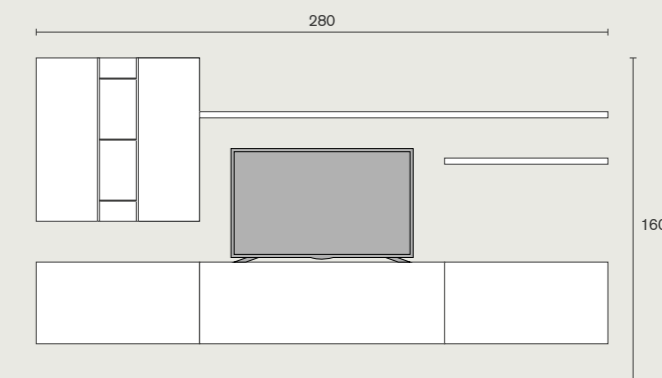

Skyline 3.0 | variante D