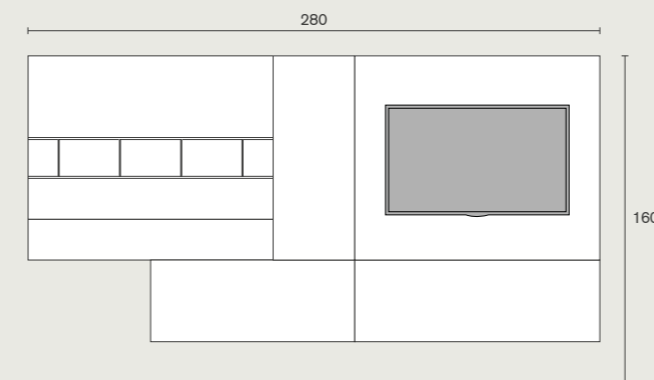

Skyline 3.0 | variante C