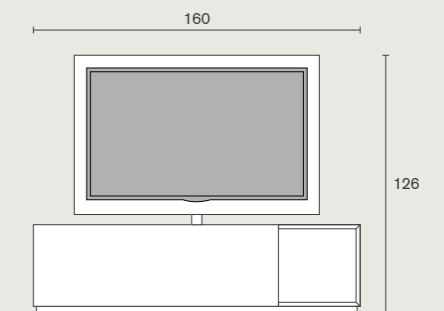

Free view 360 | Informal space organization