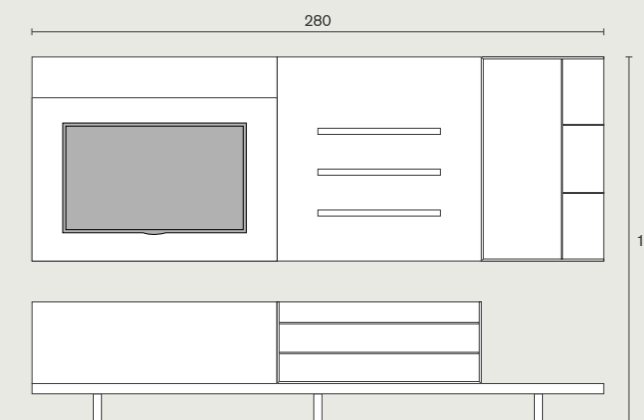

Skyline 3.0 | variante B