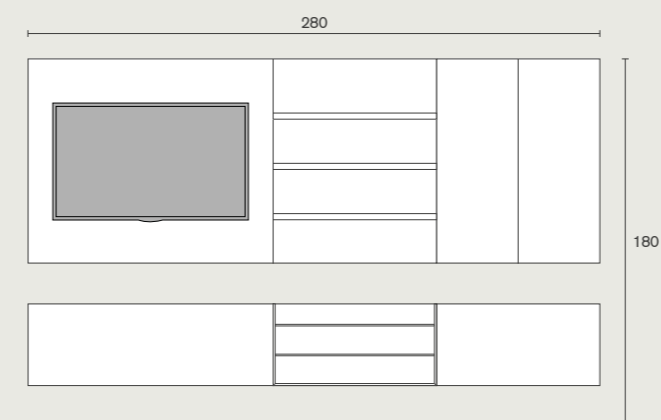

Skyline 3.0 | variante C