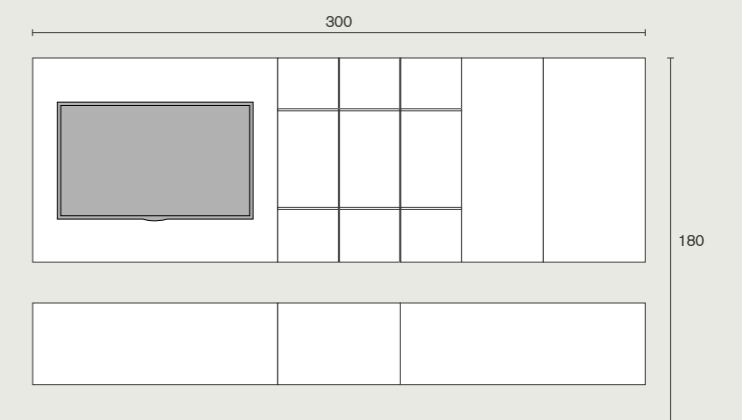

Skyline 3.0 | variante B