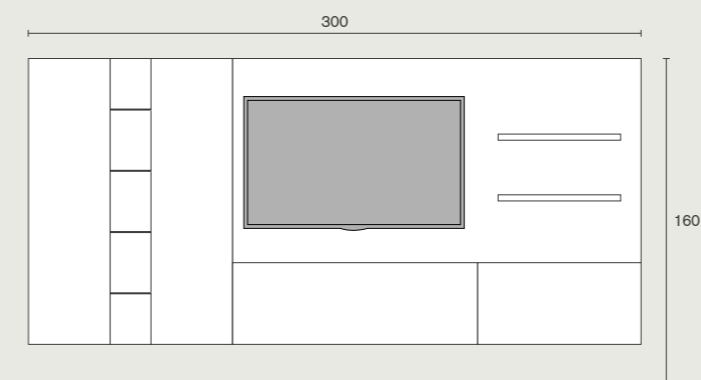

Skyline 3.0 | variante C