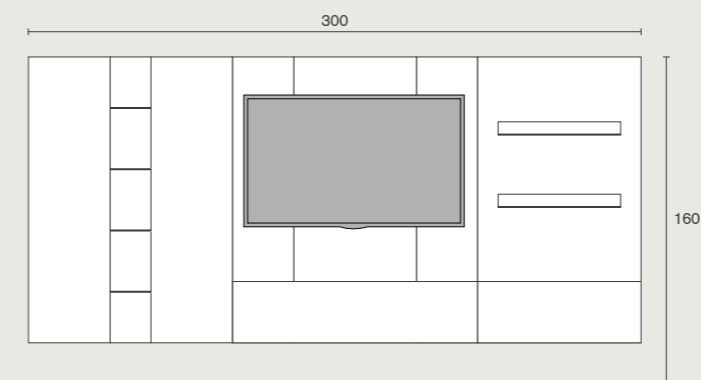

Skyline 3.0 | variante A