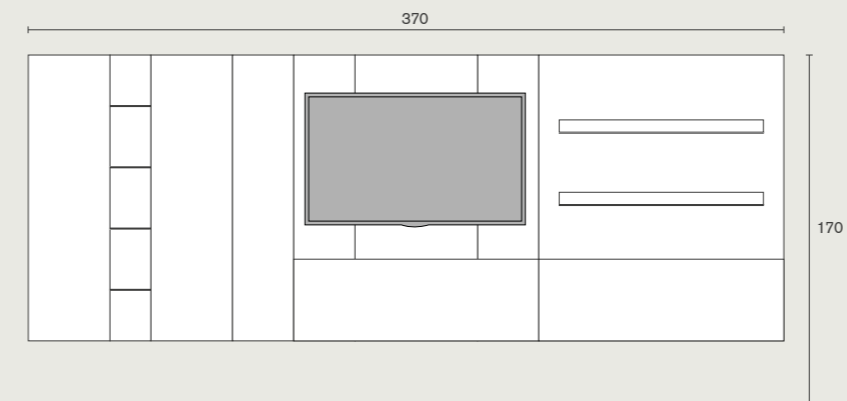

Skyline 3.0 | variante B
L 300 H 160 P 46 cm
boiserie: rovere grigio; hpl marble grey
bussolotto: laccato grigio antracite 49
pensili: laccato grigio fumo 46
mensole: laccato grigio antracite 49
mensole pensili: vetro trasparente

Skyline 3.0 | variante B
W 300 H 160 D 46 cm
boiserie: grey oak; hpl marble grey
cup holder: anthracite grey lacquered 49
wall units: smoke grey lacquered 46
shelves: anthracite grey lacquered 49
hanging shelves: transparent glass

Skyline 3.0 | variante C
L 300 H 160 P 46 cm
boiserie: rovere grigio
bussolotti: laccato grigio antracite 49
pensili: laccato grigio fumo 46
mensole: laccato grigio antracite 49
mensole pensili: vetro trasparente

Skyline 3.0 | variante C
W 300 H 160 D 46 cm
boiserie: grey oak
cup holders: anthracite grey lacquered 49
wall units: smoke grey lacquered 46
shelves: anthracite grey lacquered 49
hanging shelves: transparent glass

Skyline 3.0 | variante D
L 300 H 160 P 46 cm
boiserie: rovere grigio; hpl marble grey
bussolotti: laccato grigio antracite 49
pensili: laccato grigio fumo 46
mensole: laccato grigio antracite 49

Skyline 3.0 | variante D
W 300 H 160 D 46 cm
boiserie: grey oak; hpl marble grey
cup holders: anthracite grey lacquered 49
wall units: smoke grey lacquered 46
shelves: anthracite grey lacquered 49

rovere grigio

vetro trasparente

hpl marble grey

grigio fumo 46

grigio antracite 49

Skyline 3.0 | *Landscape & feelings*