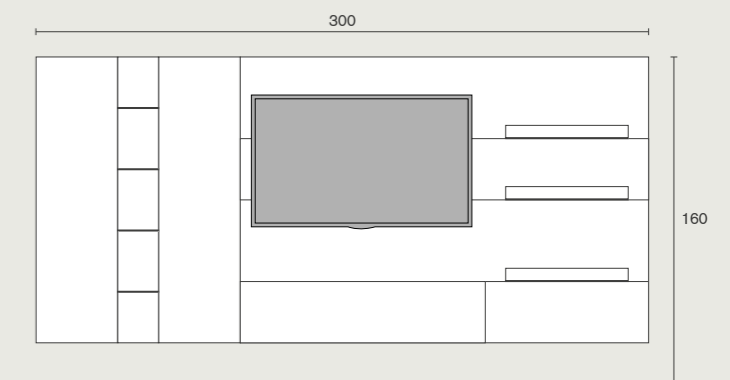

Skyline 3.0 | variante B