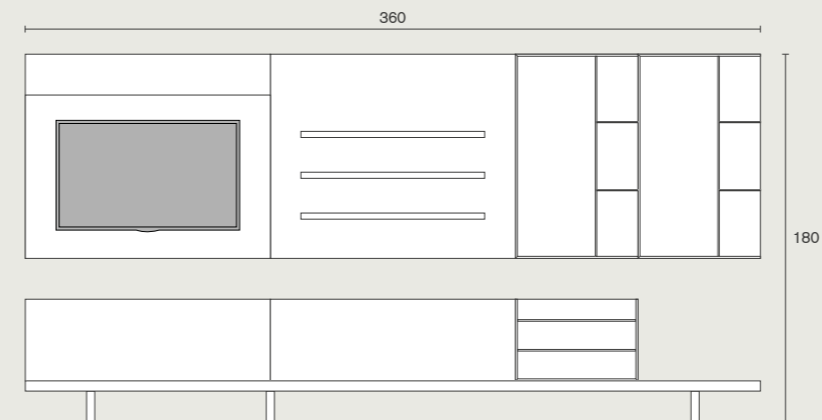

Skyline 3.0 | variant C

W 280 H 180 D 46 cm
 boiserie: cappuccino lacquered
 cup holders: autumn elm; cappuccino lacquered
 wall unit: autumn elm; cappuccino l.
 shelves: autumn elm
 hanging shelves: transparent glass

Skyline 3.0 | variante D

L 280 H 180 P 46 cm
 bussolotti: olmo autunno; laccato cappuccino
 pensile: olmo autunno; l. cappuccino
 mensole: olmo autunno
 mensole pensili: vetro trasparente

Skyline 3.0 | variant D

W 280 H 180 D 46 cm
 cup holders: autumn elm; cappuccino lacquered
 wall unit: autumn elm; cappuccino l.
 shelves: autumn elm
 hanging shelves: transparent glass

Skyline 3.0 | *Meet between interior and exterior*