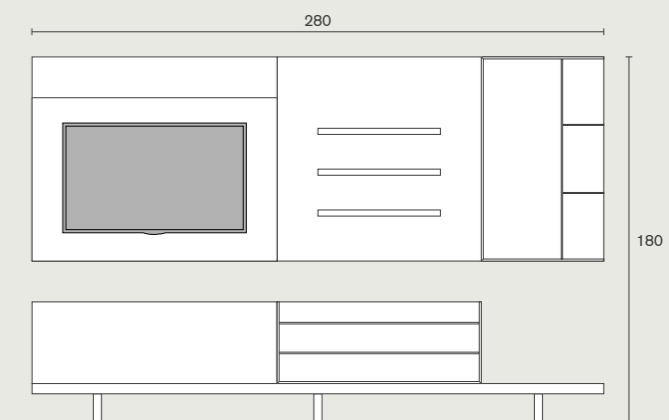

Skyline 3.0 | variante B