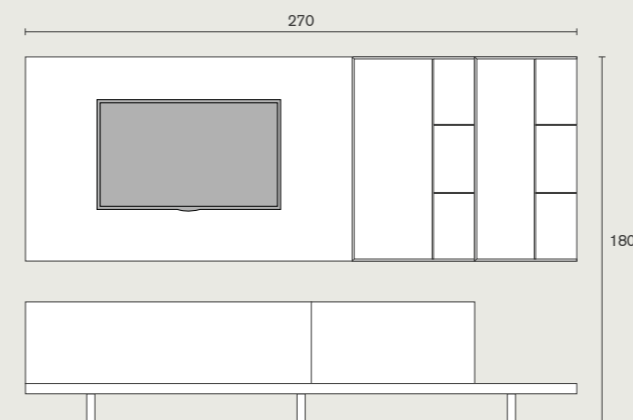

Skyline 3.0 | variante A